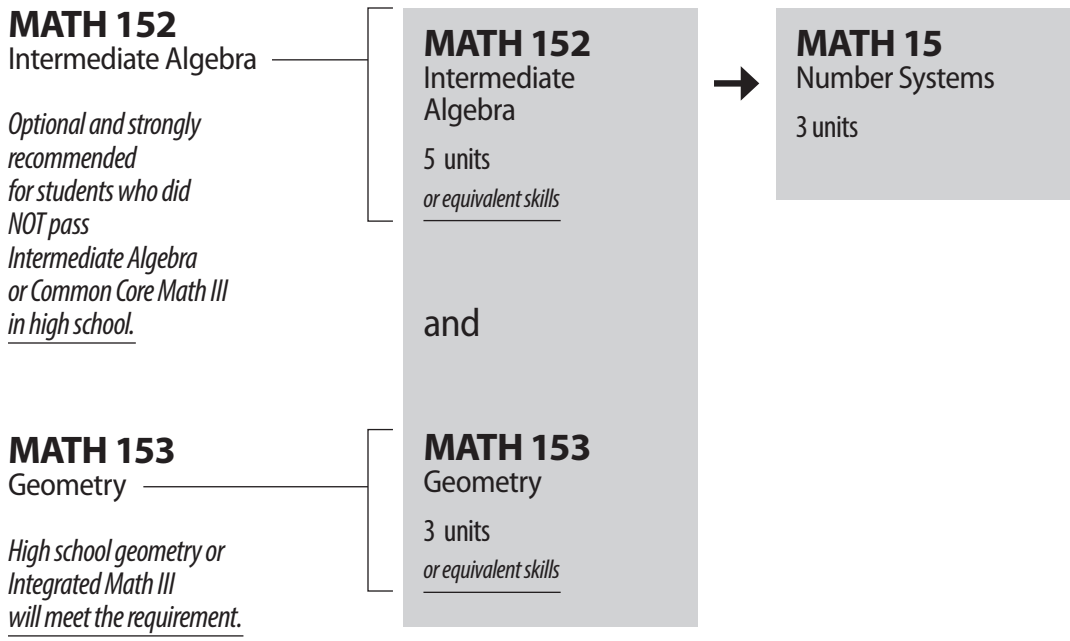

## Elementary Teacher Education\*

\*The Associate Degree for Transfer (ADT) (AA-T or AS-T) is a unique degree offered at California Community Colleges that provides certain advantages for transfer into the CSU system. Meet with a counselor to discuss whether this degree is appropriate to your educational goal. We offer AA-T or AS-T degrees in the asterisked majors listed.