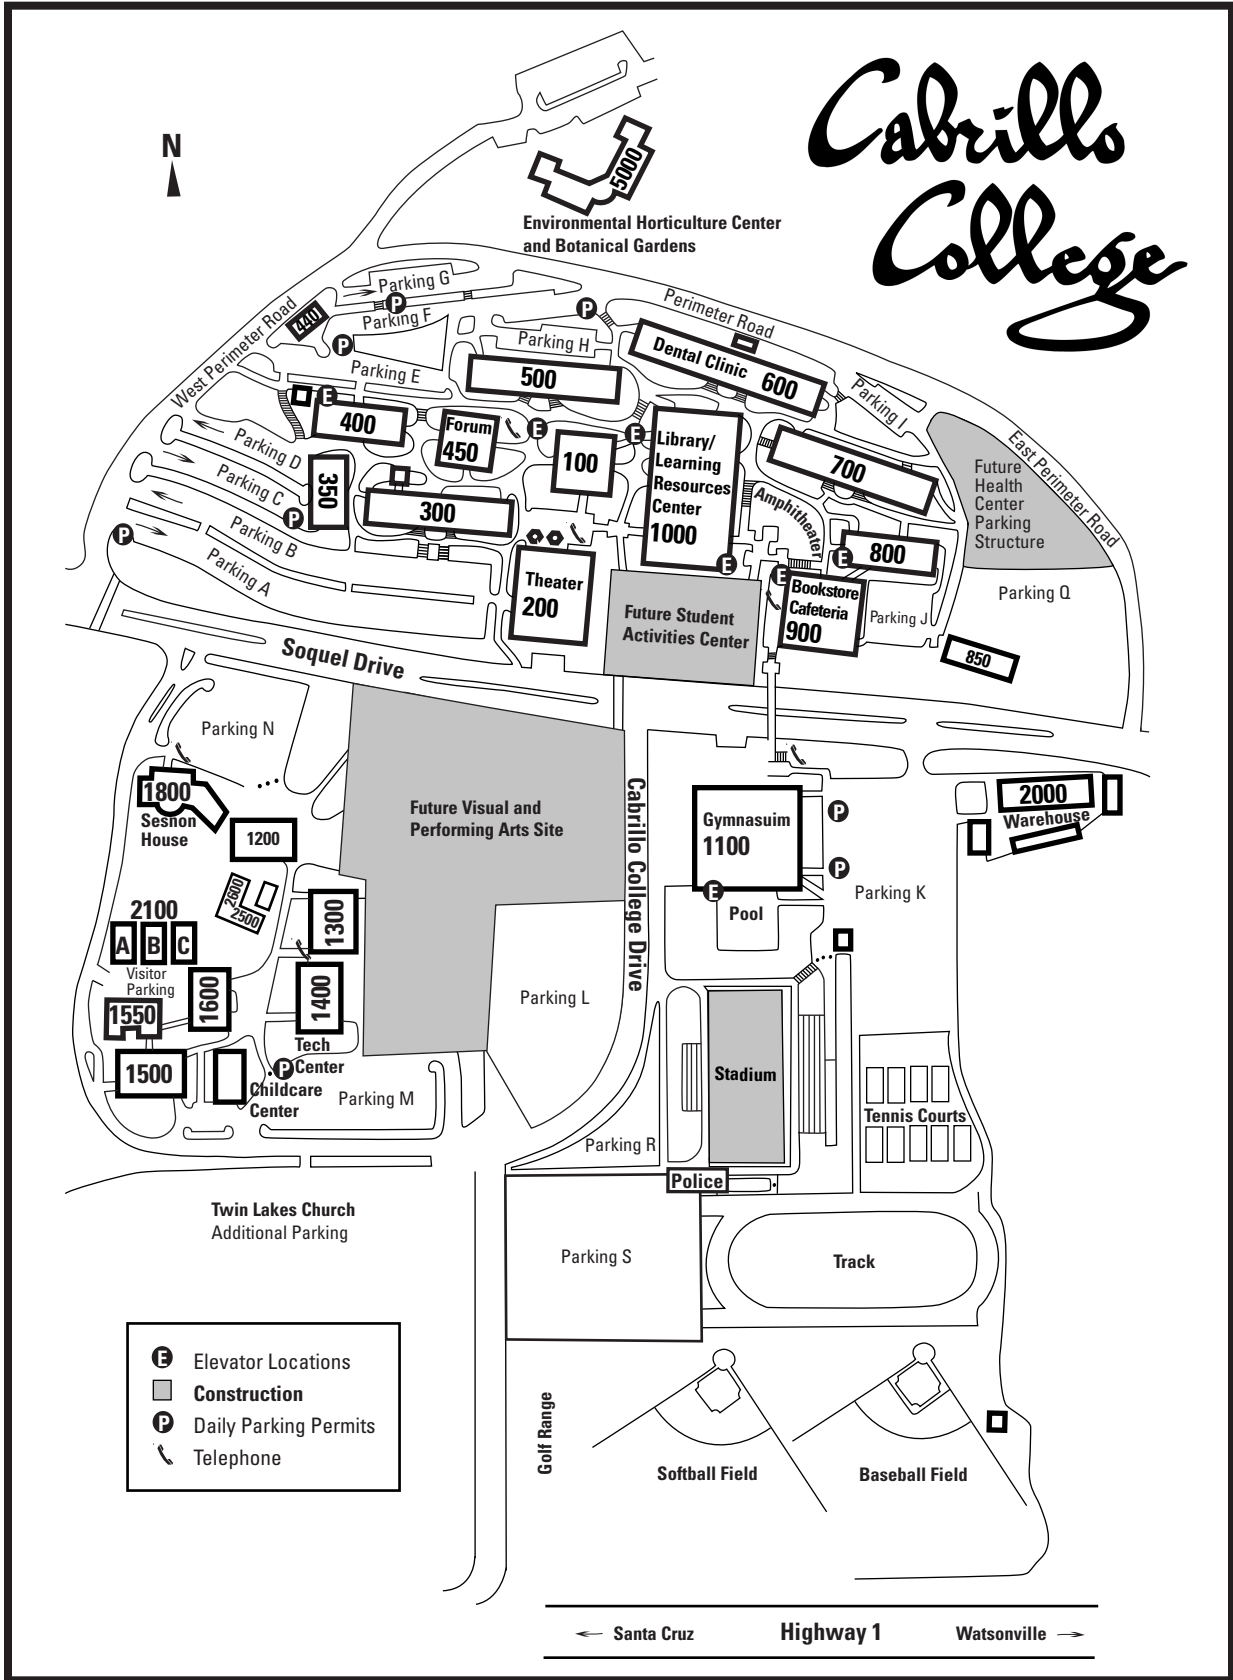

Cabrillo College

Environmental Horticulture Center and Botanical Gardens

Dental Clinic 600

Library/Learning Resources Center 1000

Forum 450

Theater 200

Future Student Activities Center

Amphitheater

Bookstore Cafeteria 900

700

800

850

Future Health Center Parking Structure

Future Visual and Performing Arts Site

Gymnasium 1100

Warehouse 2000

Session House 1800

Visitor Parking 2100

1550

1500

1200

2500

1300

1400

Tech Center

Childcare Center

Pool

Stadium

Tennis Courts

Police

Track

Twin Lakes Church Additional Parking