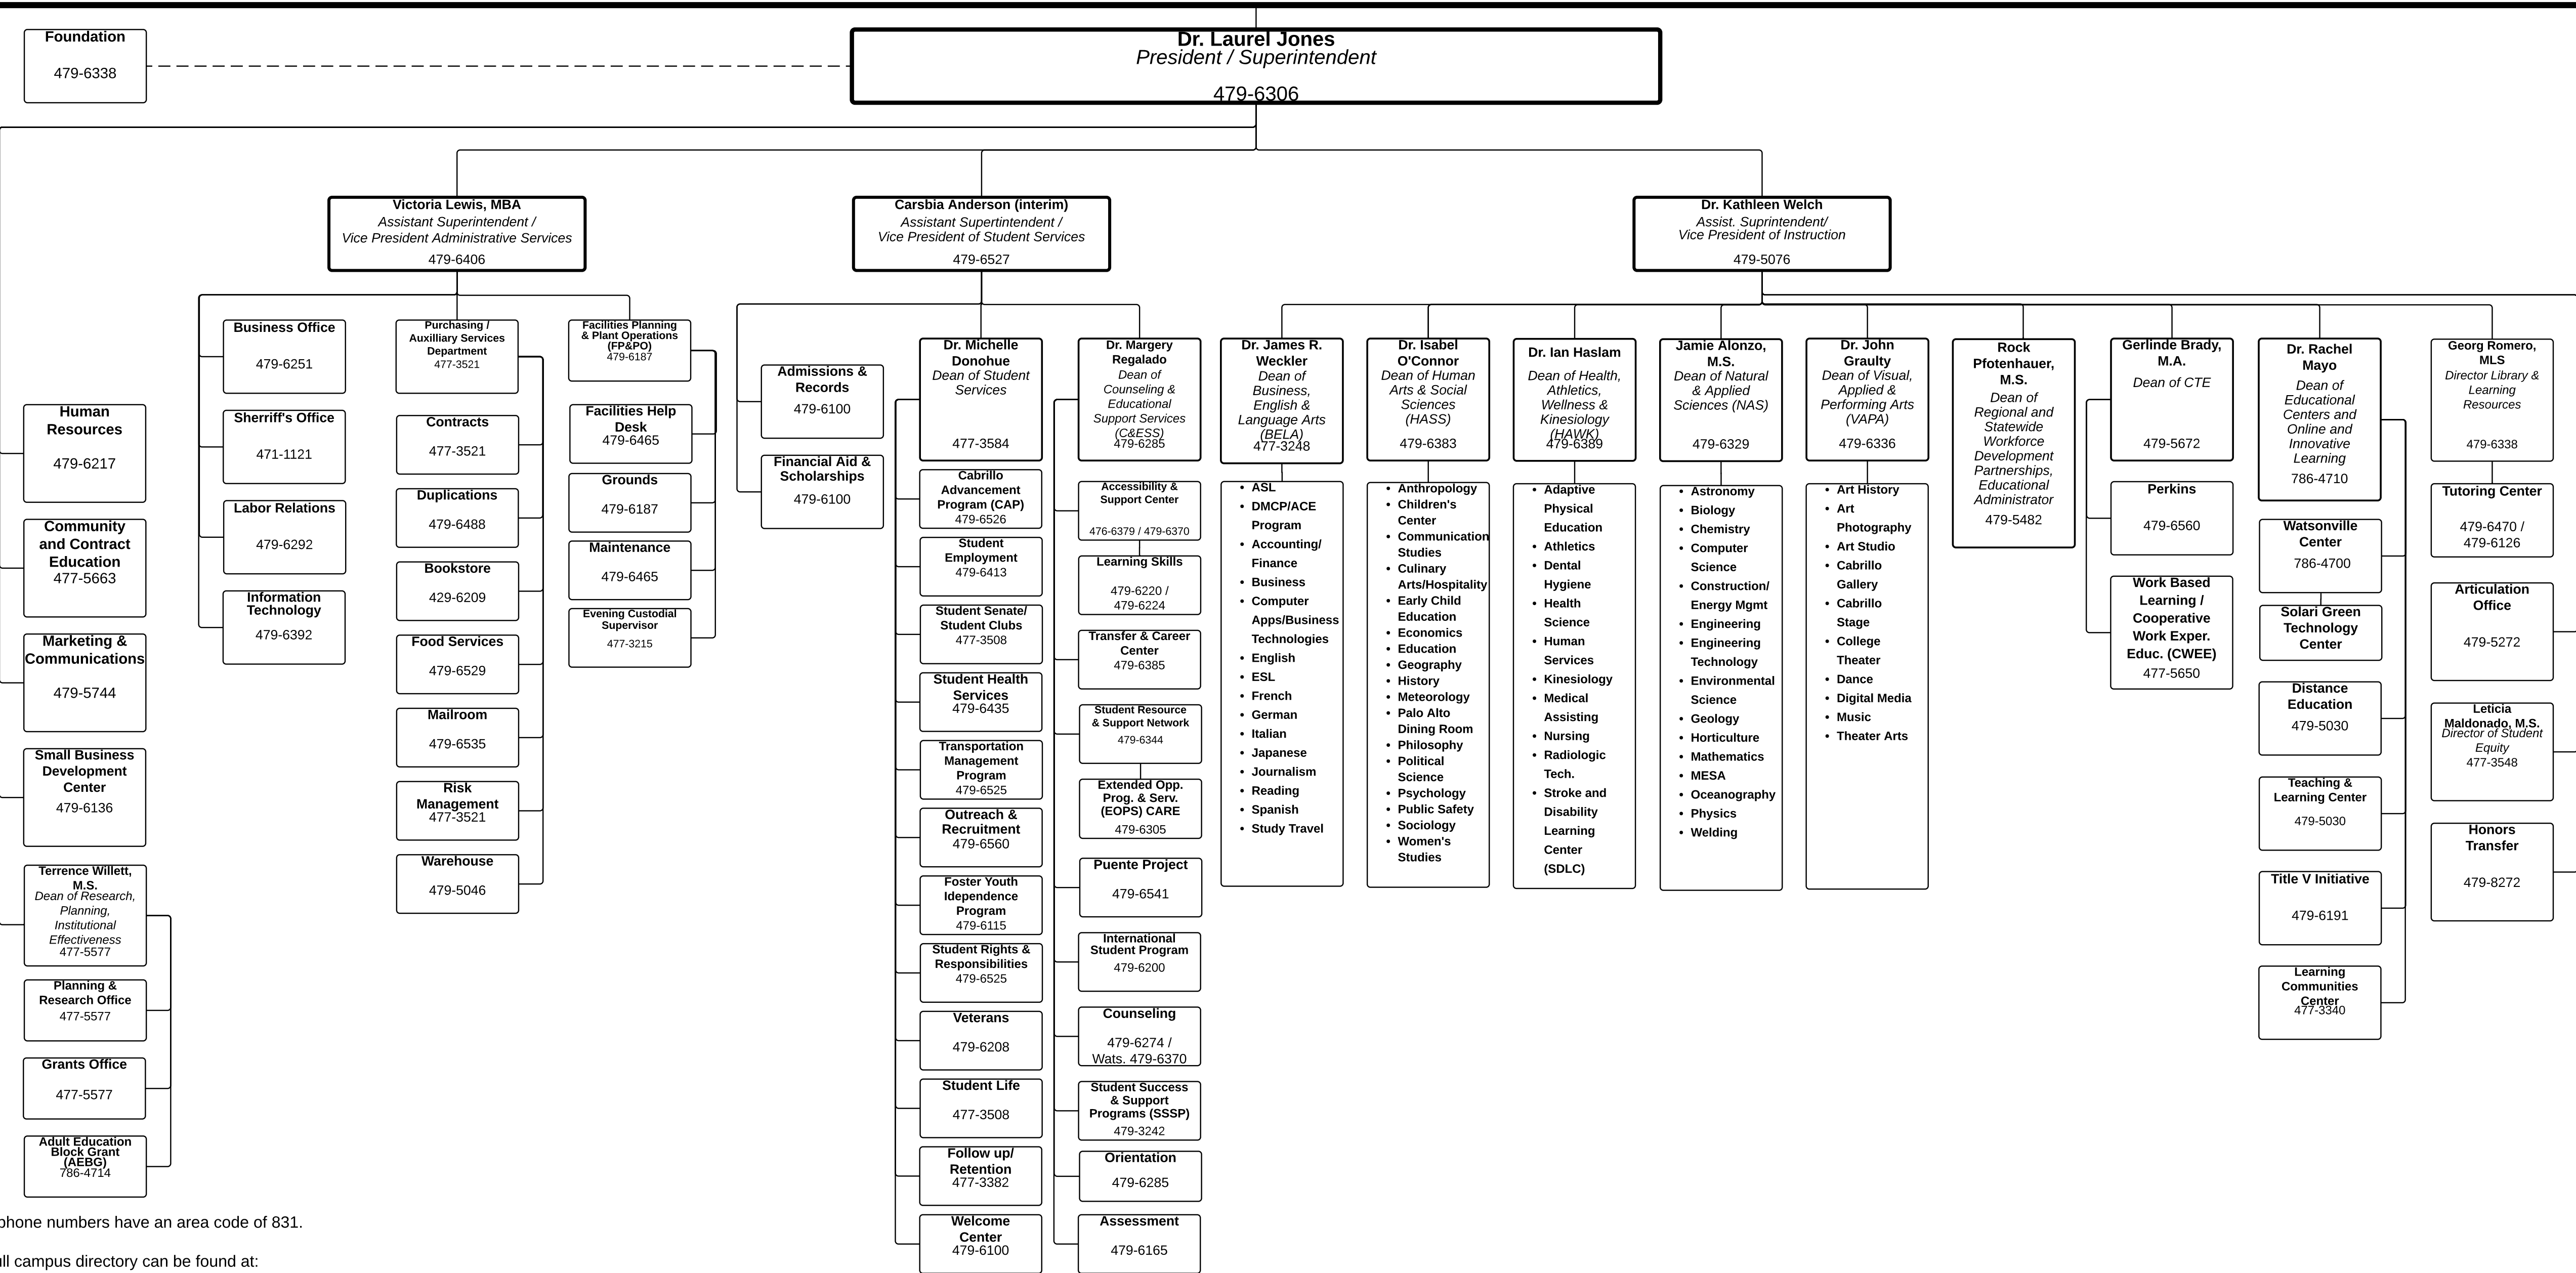

Governing Board

All phone numbers have an area code of 831.

A full campus directory can be found at:
<https://www.cabrillo.edu/salsa/peoplefinder.php>

Submit updates and corrections to:
pro@cabrillo.edu