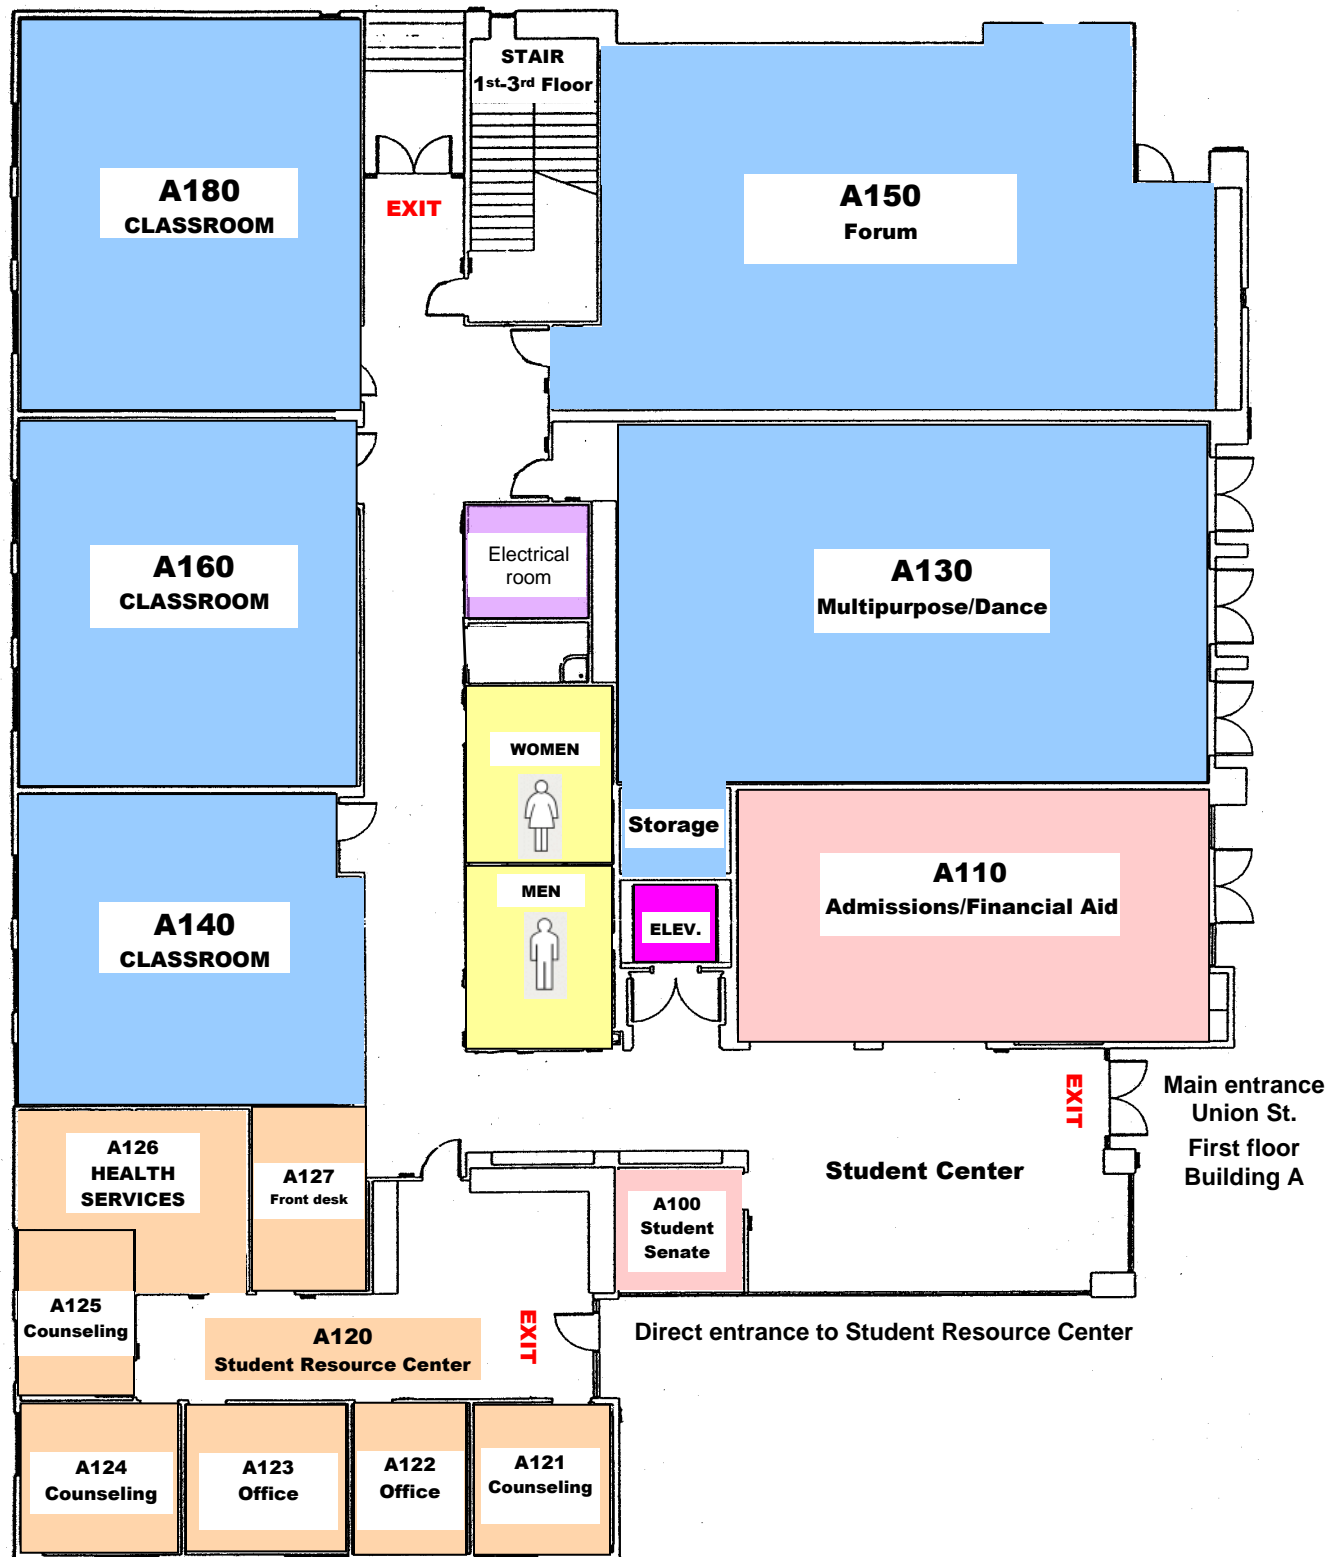

Building A * First Floor * Rooms A100-A180

UNION ST

Building A * Second Floor * Rooms A201-A280

UNION ST

Building A * Third Floor * Rooms A301-A380

UNION ST

UNION ST

Buildings C & D - Solari Green Technology Center

MAPLE ST