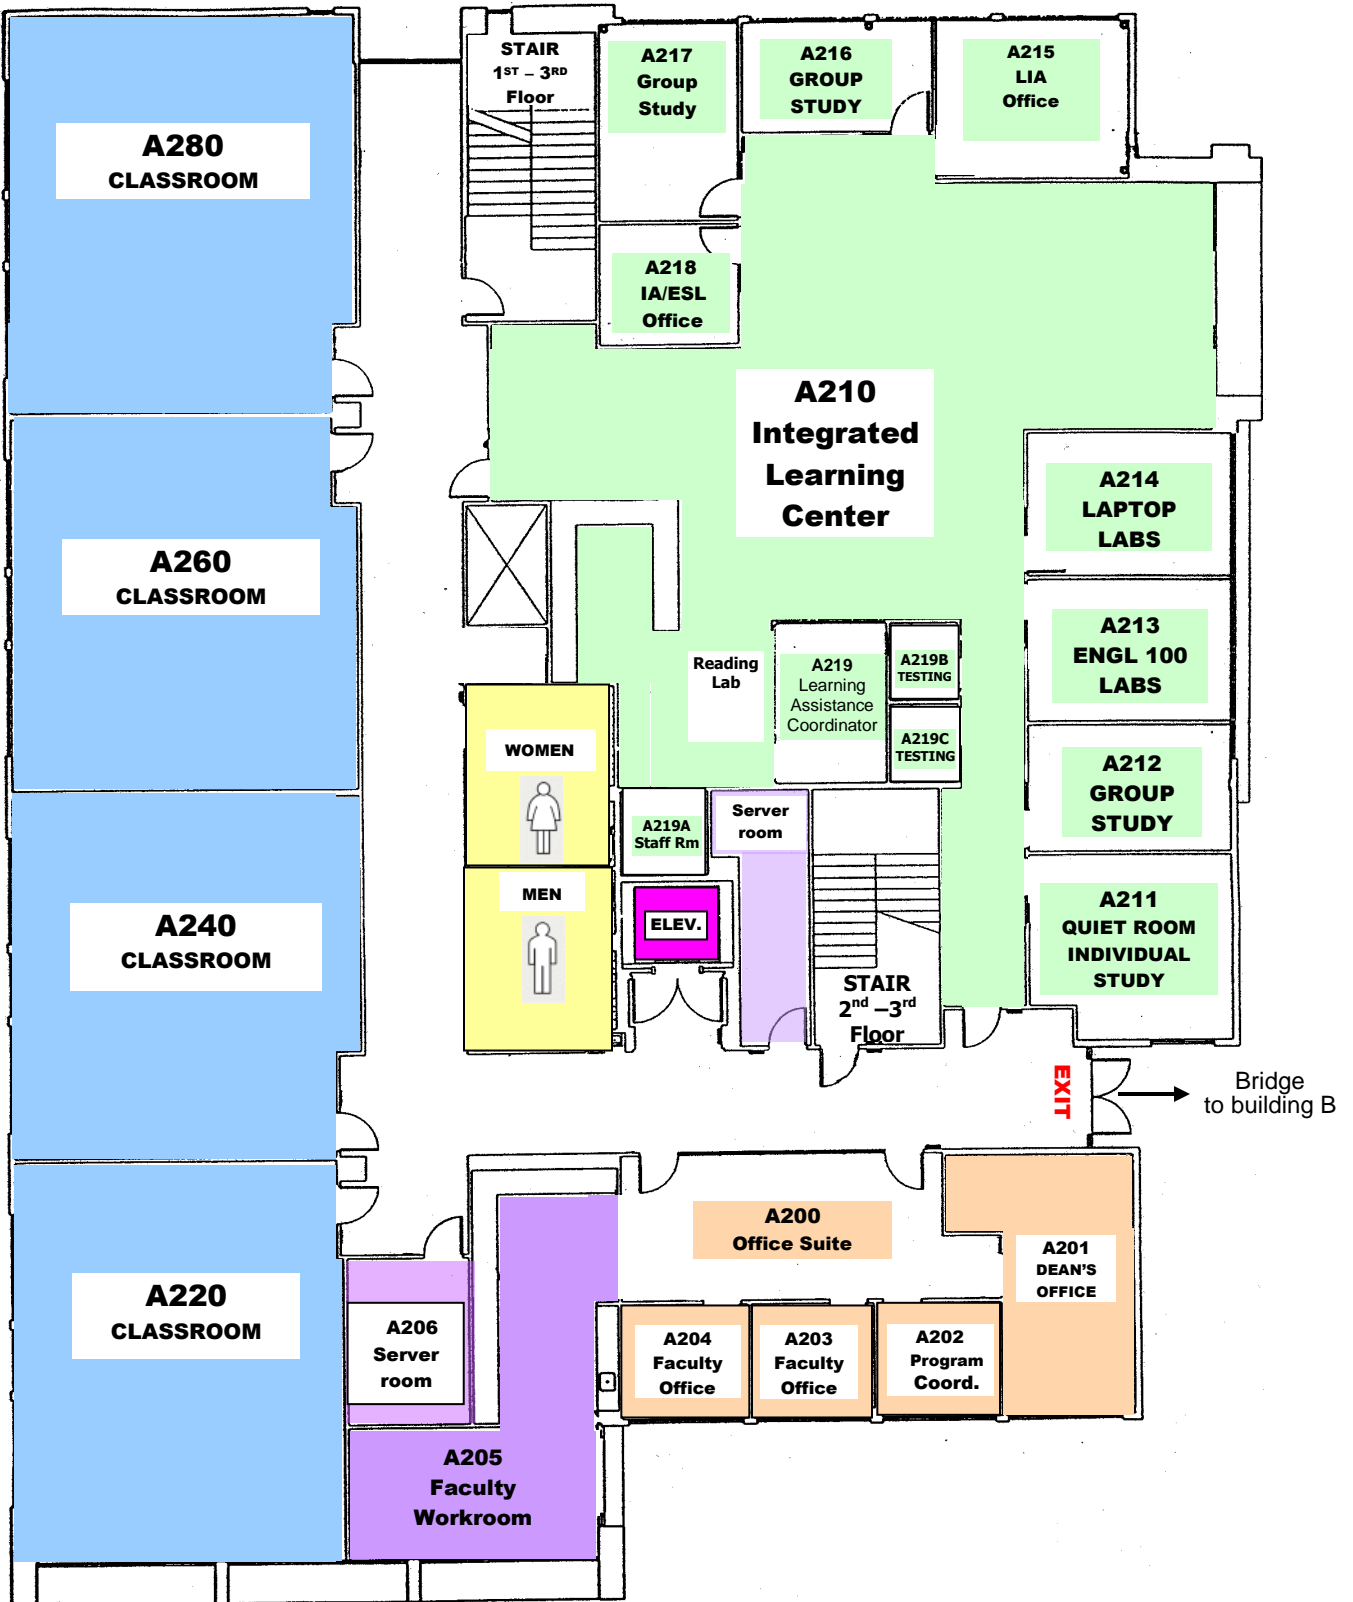

Building A * First Floor * Rooms A100-A180

UNION ST

Building A * Second Floor * Rooms A201-A280

UNION ST

Building A * Third Floor * Rooms A301-A380

UNION ST

UNION ST

Buildings C & D - Solari Green Technology Center

MAPLE ST